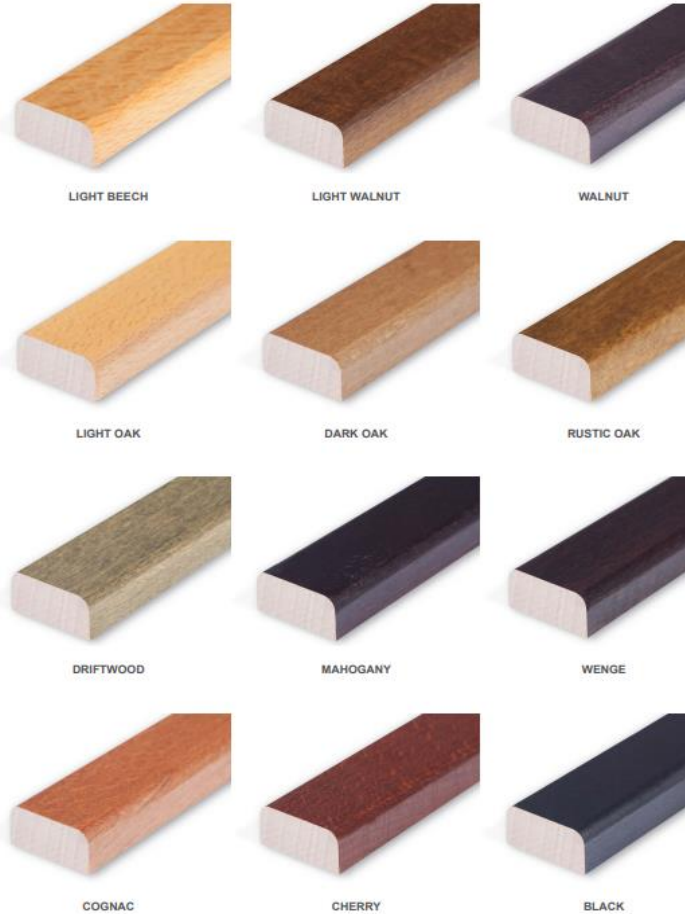

Serene Highchair

Specifications

SKU	600-932
Height (mm)	1040
Width (mm)	500
Depth (mm)	590
Seat Height (mm)	750
QTY Per Pallet	6
Weight	11.50Kg
MOQ	6
Material	Beechwood

FRAME FINISHES

VENETO FAUX LEATHERS

AVAILABLE
RAW

**FINISHED
TO ORDER**

Veneto
FAUX
LEATHER